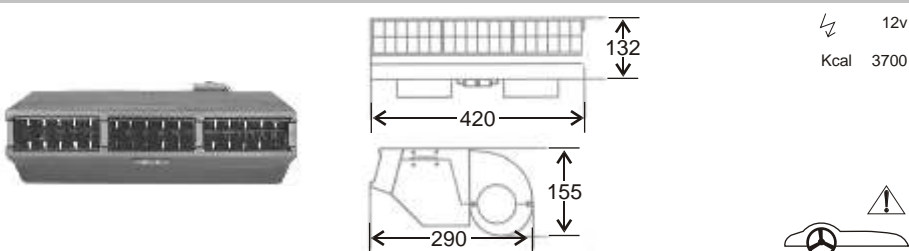

Under Dash Evaporator
Type 747

5400057

Front Panel for 5400021 / 5400024 / 5400057 /
5400058 - Type 747

5400006