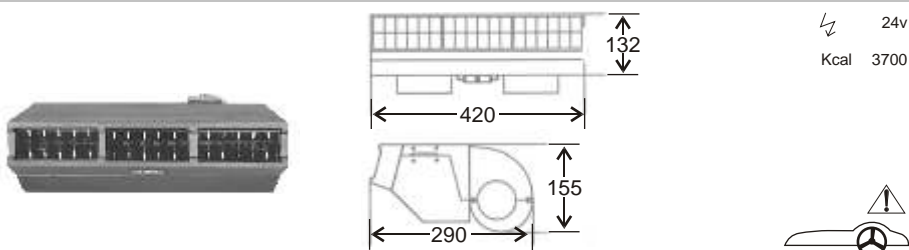

5400004

Front Panel for 5400004
Type 323

5400023

Under Dash Evaporator
Type 747

5400024

Front Panel for 5400021 / 5400024 / 5400057 /
5400058 - Type 747

5400006

Under Dash Evaporator
Type 747